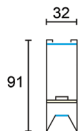

● A96.1 "FUSIONpro wand"

Aelius
in luce, con stile